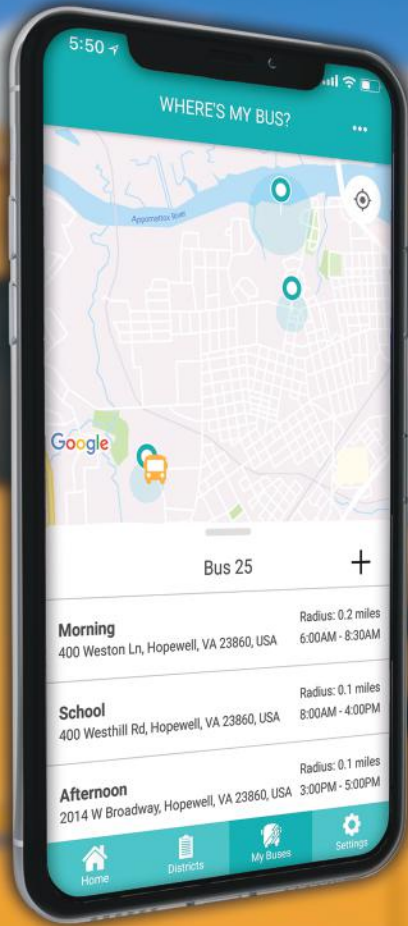

Samsara & Edulog Parent Portal

DELIVER PEACE OF MIND TO PARENTS

samsara

THE PREMIER
PARENT APP ADD-ON FOR

SAMSARA

A Complete Fleet Management Platform

Real-Time

Plug & Play

Contact us to learn more and schedule your FREE demo!

406.728.0893
866.340.3896

www.edulog.com
info@edulog.com

Edulog Parent Portal App

- ▶ Increased communication, service, and satisfaction for parents
- ▶ Real-time location of the child's bus
- ▶ Minimize phone calls to the Transportation Department
- ▶ Custom and flexible notifications

Edulog's Parent Portal app can grow with your school district to include Planned Routing Data, Student Ridership, and Transportation Requests.

Samsara Real-Time GPS Tracking

- ▶ Get real-time visibility into your fleet, so you can keep parents up to date with live-to-the-second tracking
- ▶ Easy to use dashboard offers insights on driver behavior and engine data
- ▶ Provides unmatched visibility into harsh driving and fuel use to improve efficiency and sustainability

Why Edulog Parent Portal?

Scan the QR code to the right to find out why districts across the U.S. and Canada use Edulog software for all of their transportation needs: