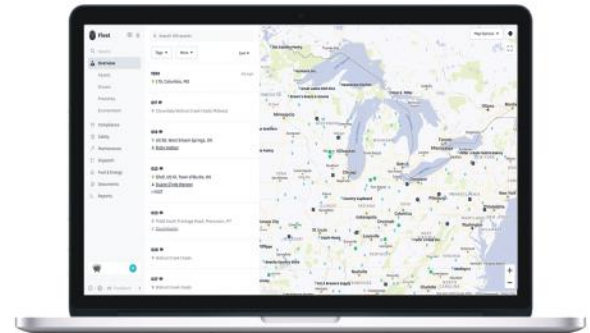

Samsara & Edulog Parent Portal

DELIVER PEACE OF MIND TO PARENTS

samsara

THE PREMIER
PARENT APP ADD-ON FOR

SAMSARA

A Complete Fleet Management Platform

Real-Time

Plug & Play

Contact us to learn more and schedule your FREE demo!

406.728.0893
866.340.3896

www.edulog.com
info@edulog.com

Edulog Parent Portal App

- ▶ Increased communication, service, and satisfaction for parents
- ▶ Real-time location of the child's bus
- ▶ Minimize phone calls to the Transportation Department
- ▶ Custom and flexible notifications

Edulog's Parent Portal app can grow with your school district to include Planned Routing Data, Student Ridership, and Transportation Requests.

Samsara Real-Time GPS Tracking

- ▶ Get real-time visibility into your fleet, so you can keep parents up to date with live-to-the-second tracking
- ▶ Easy to use dashboard offers insights on driver behavior and engine data
- ▶ Provides unmatched visibility into harsh driving and fuel use to improve efficiency and sustainability

Why Edulog Parent Portal?

Scan the QR code to the right to find out why districts across the U.S. and Canada use Edulog software for all of their transportation needs: