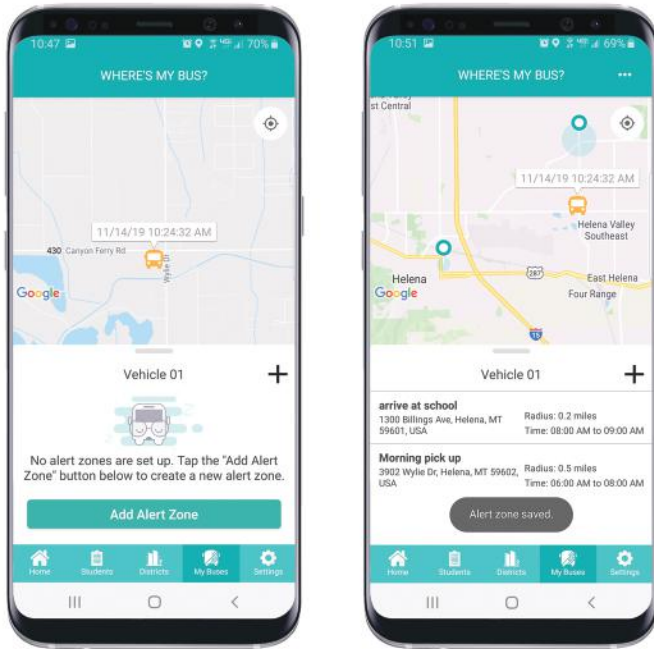

Samsara & Edulog Parent Portal

DELIVER PEACE OF MIND TO PARENTS

samsara

THE PREMIER
PARENT APP ADD-ON FOR

SAMSARA

A Complete Fleet Management Platform

Real-Time

Plug & Play

Contact us to learn more and schedule your FREE demo!

406.728.0893
866.340.3896

www.edulog.com
info@edulog.com

Edulog Parent Portal App

- ▶ Increased communication, service, and satisfaction for parents
- ▶ Real-time location of the child's bus
- ▶ Minimize phone calls to the Transportation Department
- ▶ Custom and flexible notifications

Edulog's Parent Portal app can grow with your school district to include Planned Routing Data, Student Ridership, and Transportation Requests.

Samsara Real-Time GPS Tracking

- ▶ Get real-time visibility into your fleet, so you can keep parents up to date with live-to-the-second tracking
- ▶ Easy to use dashboard offers insights on driver behavior and engine data
- ▶ Provides unmatched visibility into harsh driving and fuel use to improve efficiency and sustainability

Why Edulog Parent Portal?

Scan the QR code to the right to find out why districts across the U.S. and Canada use Edulog software for all of their transportation needs: