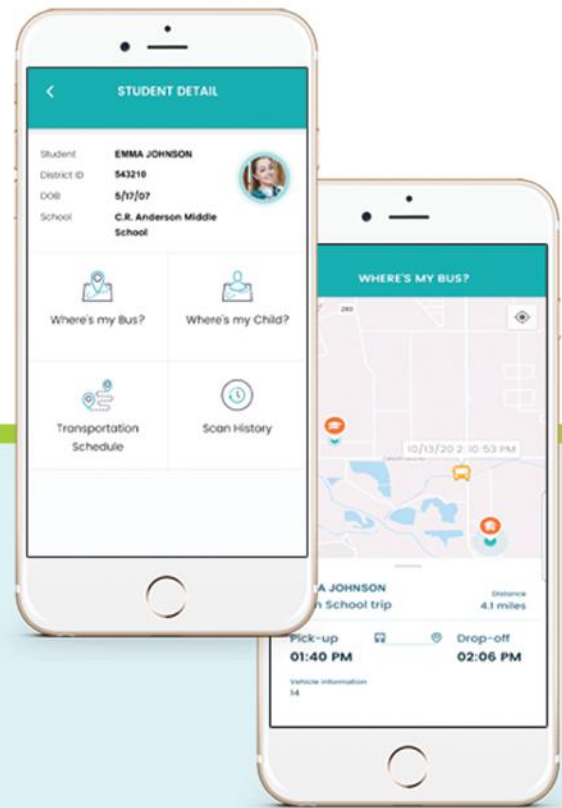

# Parent Portal

STREAMLINE PARENT COMMUNICATIONS

CONNECT WITH  
**YOUR COMMUNITY**

*Reduce phone calls to your transportation department and give parents peace of mind.*

Peace of Mind

Operational Efficiency

## Features

- Dramatically reduce the workload associated with communicating with parents
- Send messages to a target audience (i.e. Bus 20 is running late to all stops)
- Parents and Transportation can use the messaging platform to communicate about Covid related instances
- Transportation lookup - proactively notify parents of school bus location and changes to route plans
- Allow parents to follow buses used for field trips, activities, or special deliveries (such as food and educational supplies)
- Ride Registration allows you to route based on actual ridership over eligibility

## Better, Faster, Stronger

Athena's intuitive interface lets you work graphically on your customizable maps or with a spreadsheet and form style interface to ensure that your workflow is comfortable and familiar.