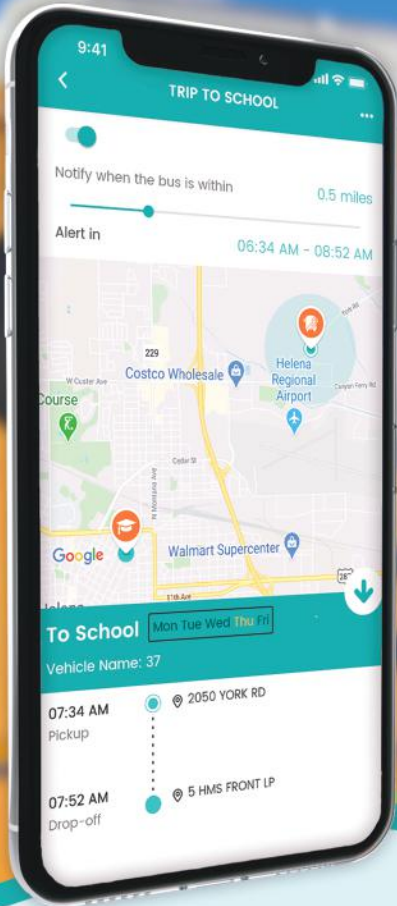

# Parent Portal

STREAMLINE PARENT COMMUNICATIONS

CONNECT WITH  
**YOUR COMMUNITY**

*Reduce phone calls to your transportation department and give parents peace of mind.*

Peace of Mind

Operational Efficiency

## Features

- Dramatically reduce the workload associated with communicating with parents
- Send messages to a target audience (i.e. Bus 20 is running late to all stops)
- Parents and Transportation can use the messaging platform to communicate about Covid related instances
- Transportation lookup - proactively notify parents of school bus location and changes to route plans
- Allow parents to follow buses used for field trips, activities, or special deliveries (such as food and educational supplies)
- Ride Registration allows you to route based on actual ridership over eligibility

## Better, Faster, Stronger

Athena's intuitive interface lets you work graphically on your customizable maps or with a spreadsheet and form style interface to ensure that your workflow is comfortable and familiar.

## Drag-and-Drop Simplicity

Easily select and assign multiple students to stops, quickly assign stops to runs, and do it all right from your map. Performing your most common routing tasks is simple.