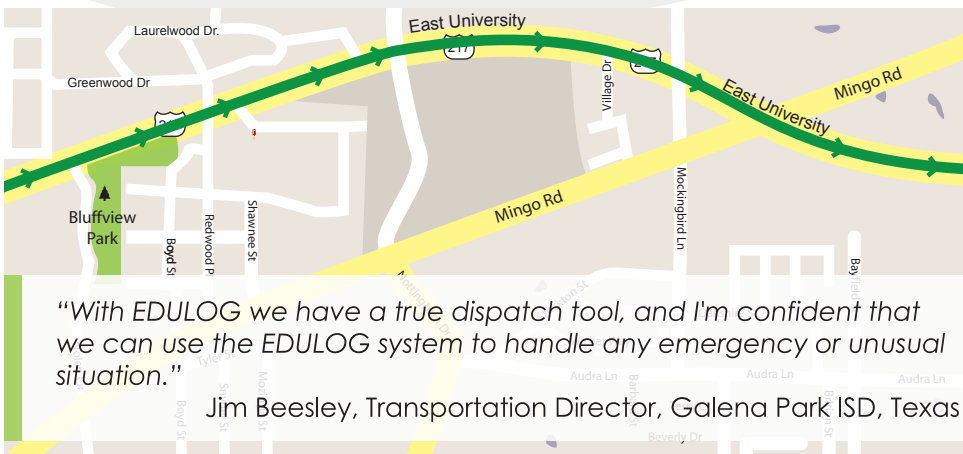

Contact EDULOG
to learn more and
receive a FREE demo!

866.340.3896
www.edulog.com